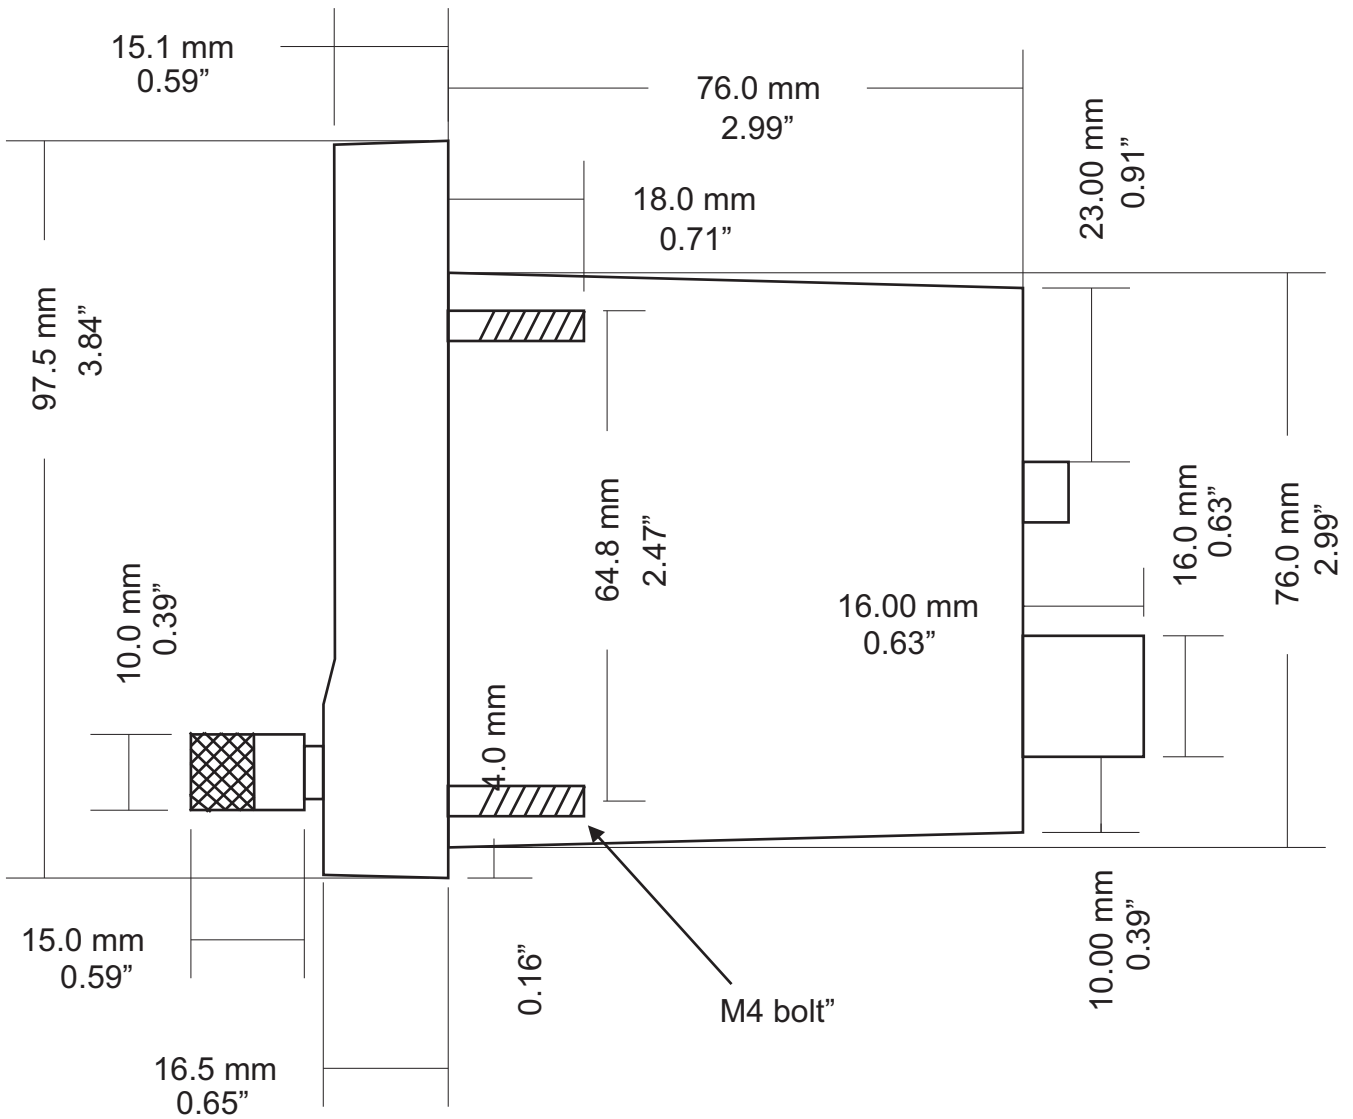

XTreme EFIS

Dimensions

English 1.02

FRONT VIEW

SIDE VIEW

TOP VIEW