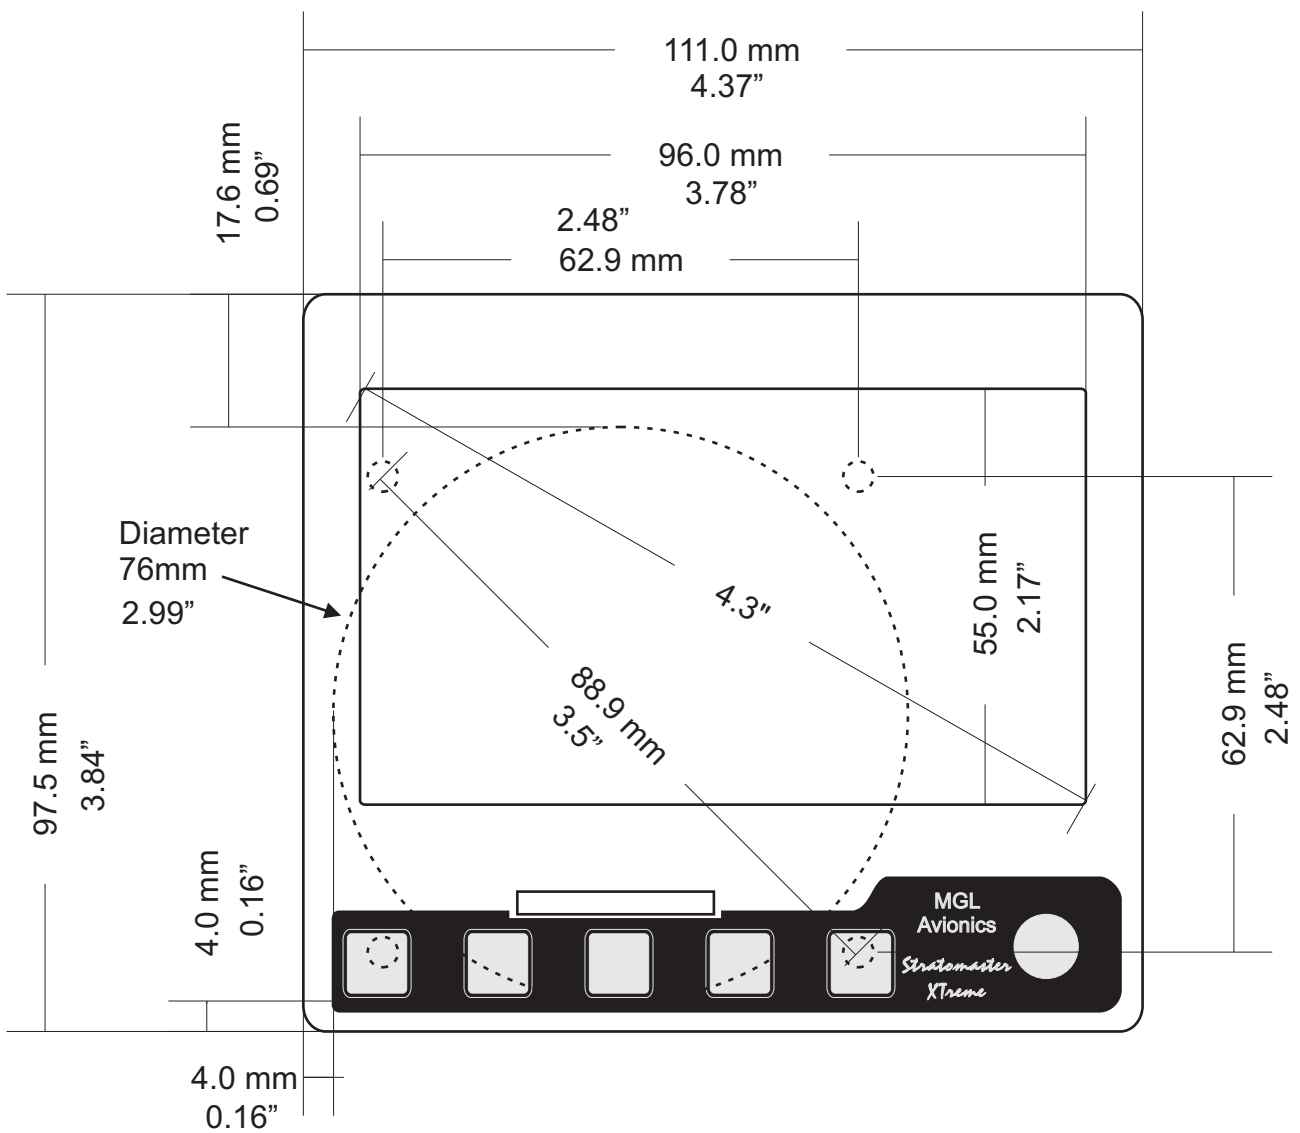

XTreme EFIS

Dimensions

English 1.02

FRONT VIEW

SIDE VIEW

TOP VIEW